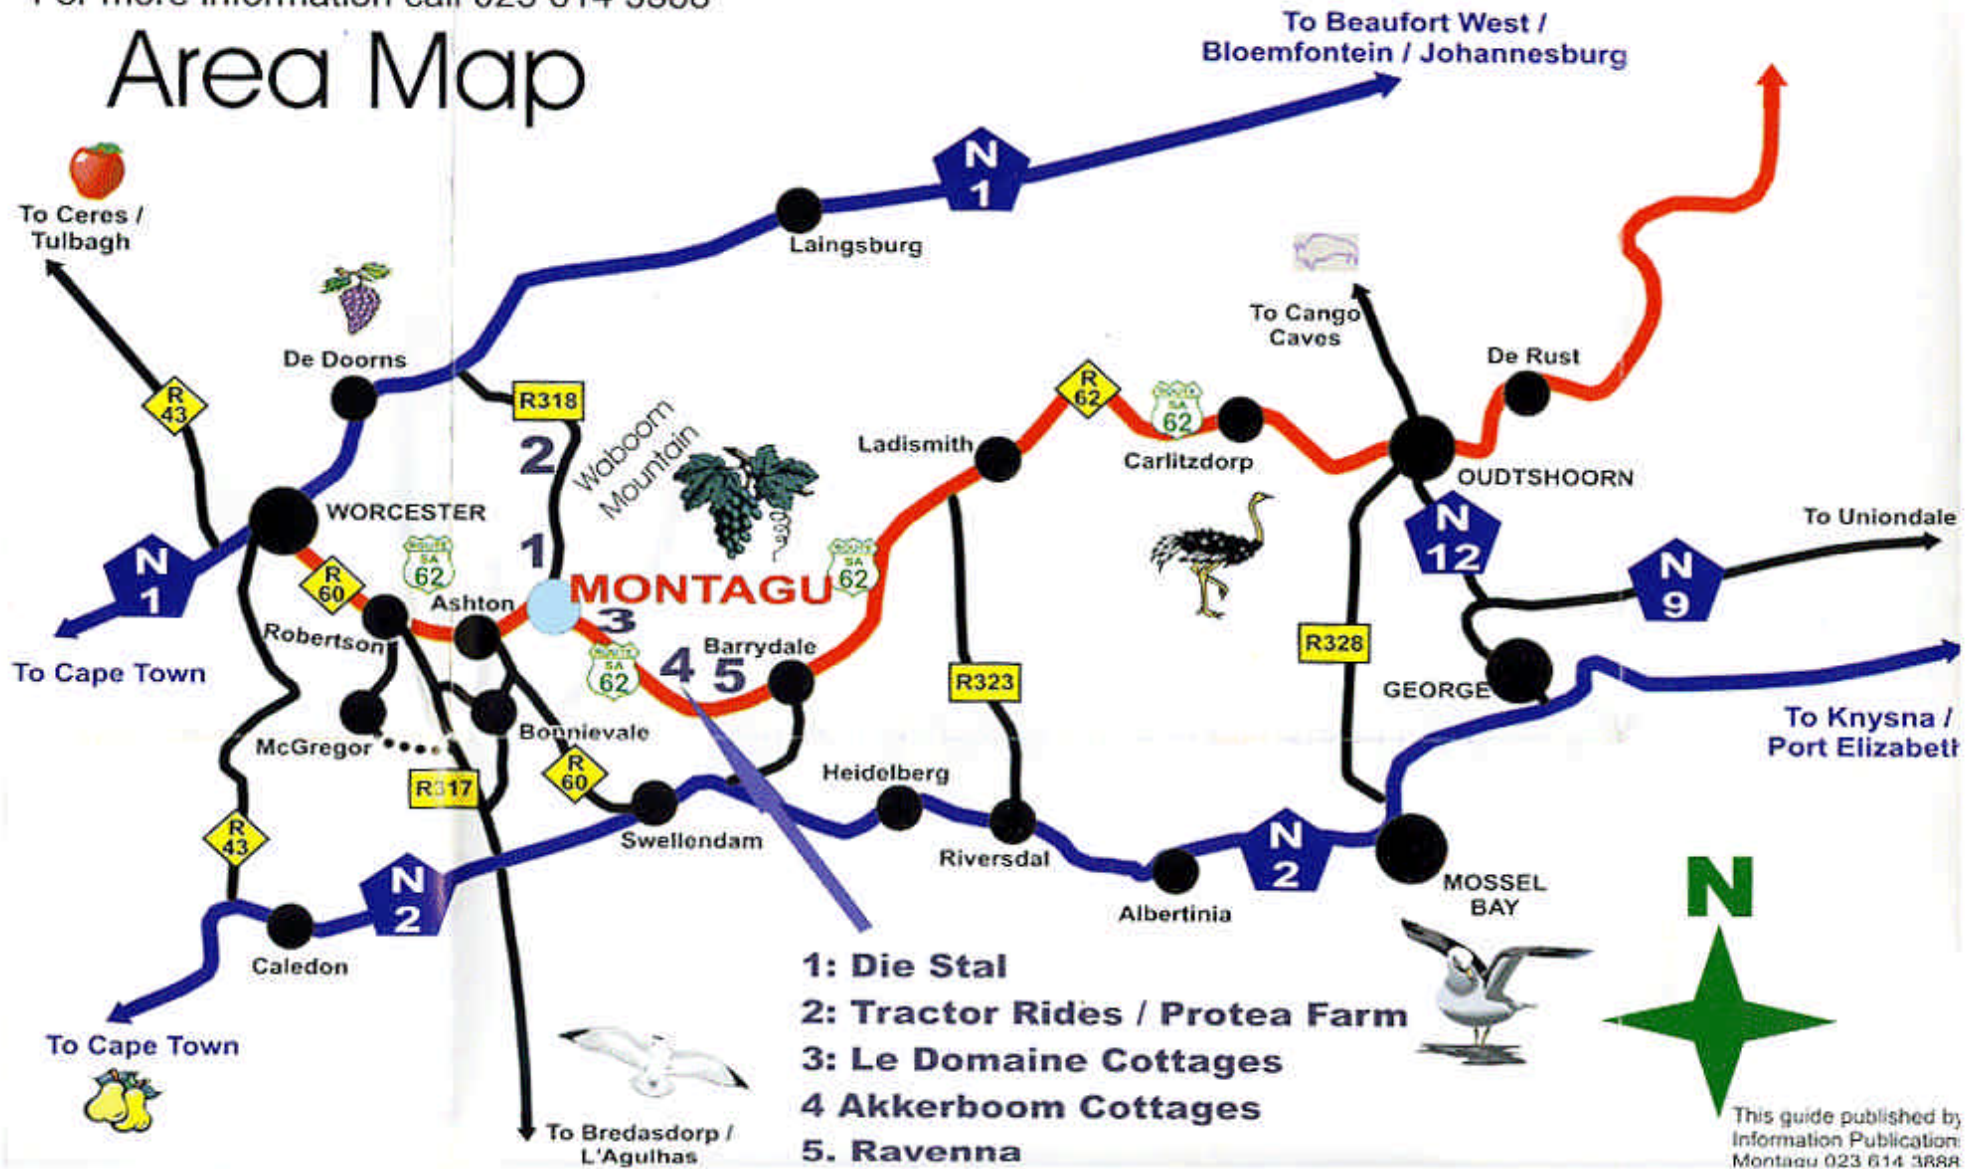

For more information call 023 614 3888

Area Map

- 1: Die Stal
- 2: Tractor Rides / Protea Farm
- 3: Le Domaine Cottages
- 4 Akkerboom Cottages
- 5. Ravenna

This guide published by
Information Publication
Montagu 023 614 3888