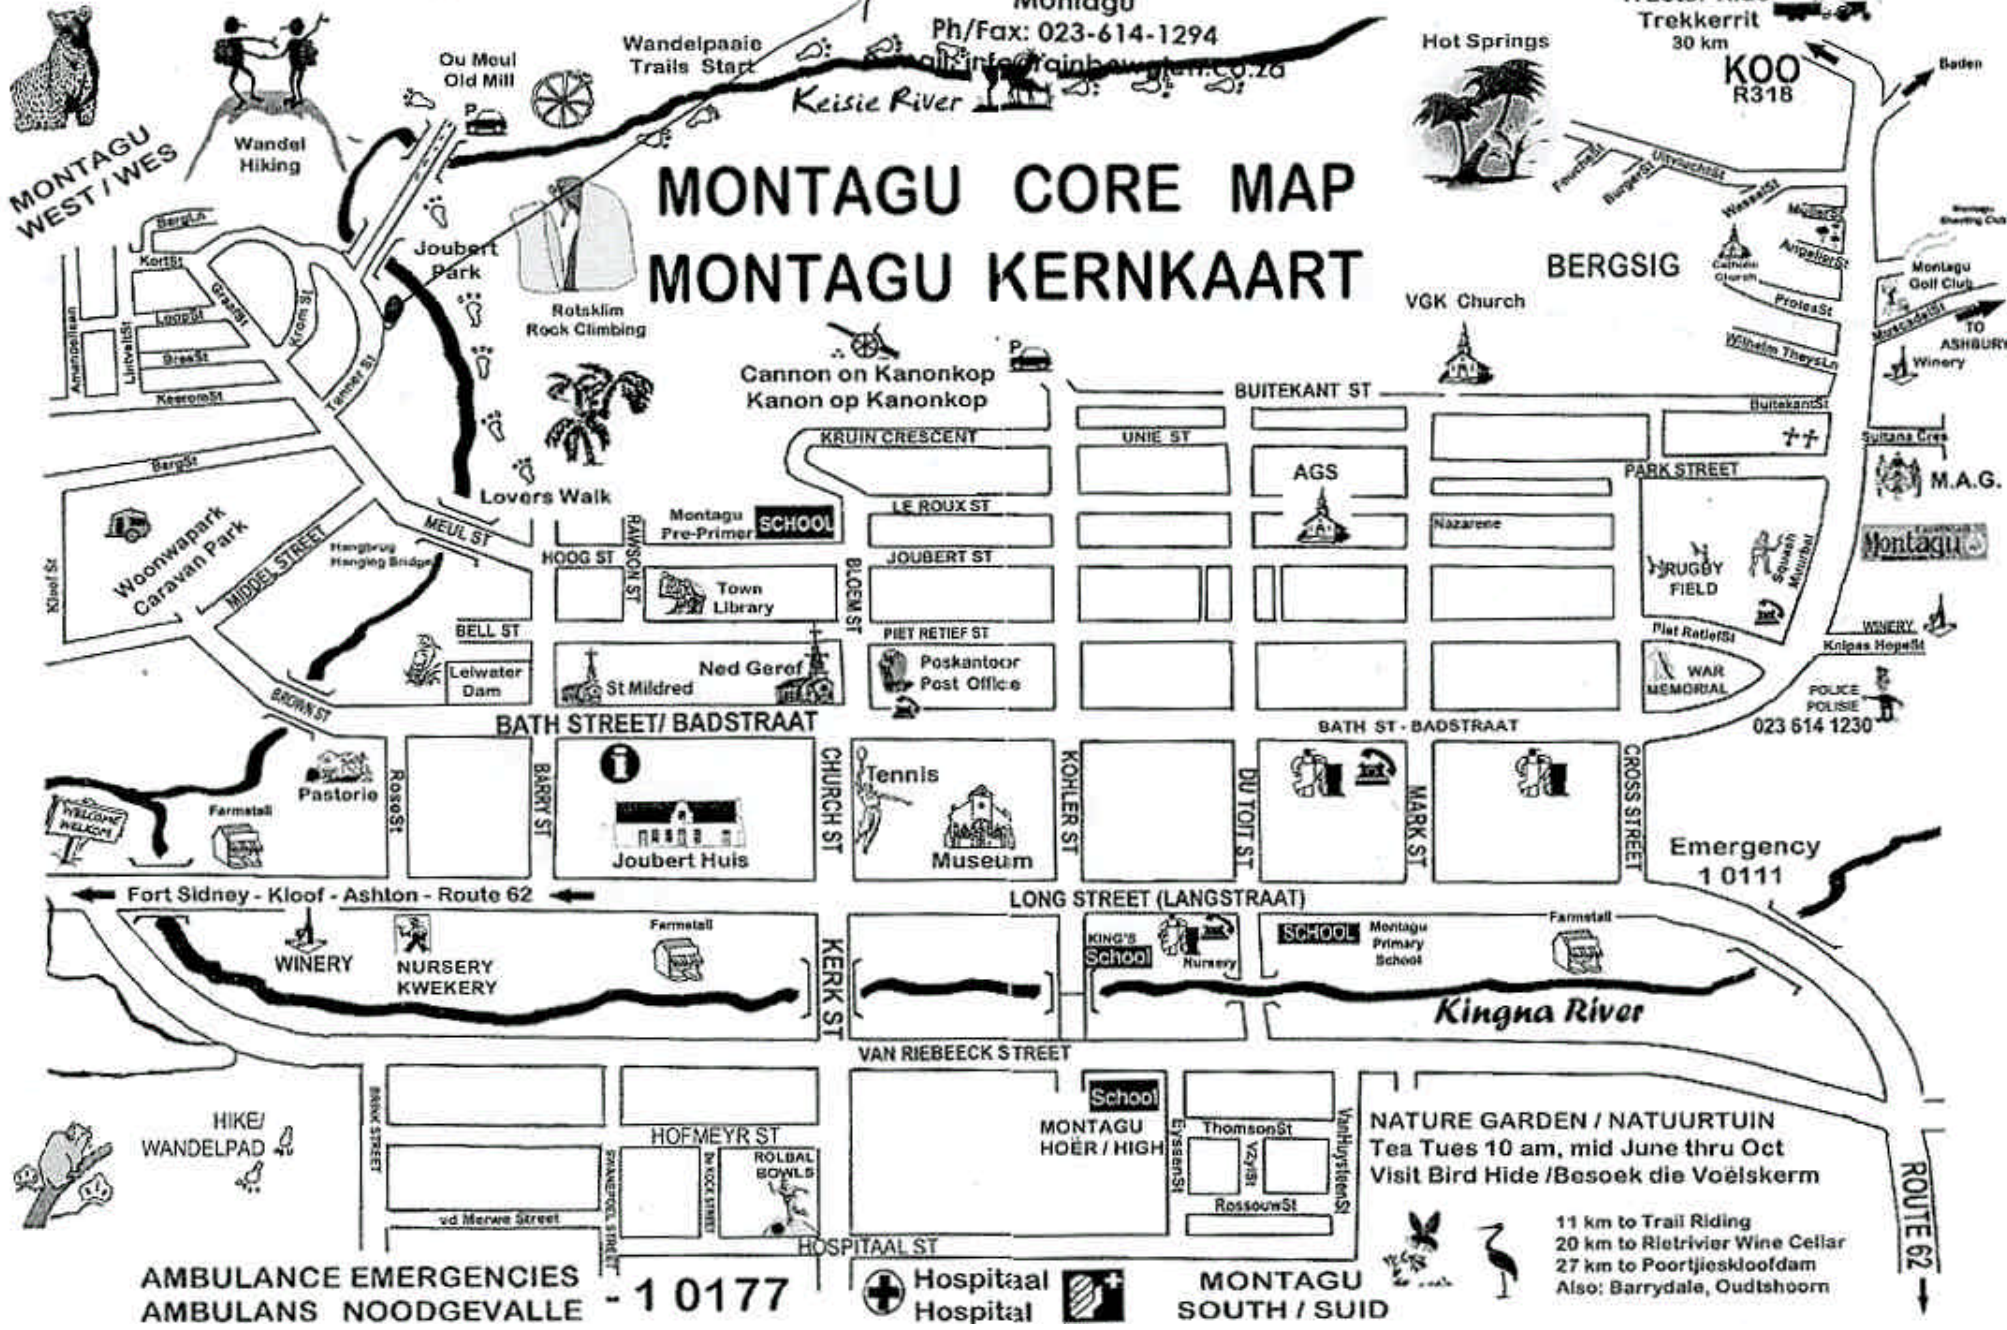

MONTAGU

RAINBOW GLEN

MONTAGU

10 Tanner Street
Montagu
Ph/Fax: 023-614-1294
info@rainbowglen.co.za

MONTAGU CORE MAP MONTAGU KERNKAART

AMBULANCE EMERGENCIES
AMBULANS NOODGEVALLE - 1 0177

Hospitaal
Hospital

MONTAGU
SOUTH / SUID

NATURE GARDEN / NATUURTUIN
Tea Tues 10 am, mid June thru Oct
Visit Bird Hide / Besoek die Voëlskerm

11 km to Trail Riding
20 km to Rietrivier Wine Cellar
27 km to Poortjieskloofdam
Also: Barrydale, Oudtshoorn

Emergency
1 0111

023 614 1230

KOO
R318

Tractor Ride
Trekkerit
30 km

MONTAGU
WEST / WES

BERGSIG

VGK Church

Cannon on Kanonkop
Kanon op Kanonkop

AMBULANCE EMERGENCIES
AMBULANS NOODGEVALLE - 1 0177

Hospitaal
Hospital

MONTAGU
SOUTH / SUID

NATURE GARDEN / NATUURTUIN
Tea Tues 10 am, mid June thru Oct
Visit Bird Hide / Besoek die Voëlskerm

11 km to Trail Riding
20 km to Rietrivier Wine Cellar
27 km to Poortjieskloofdam
Also: Barrydale, Oudtshoorn